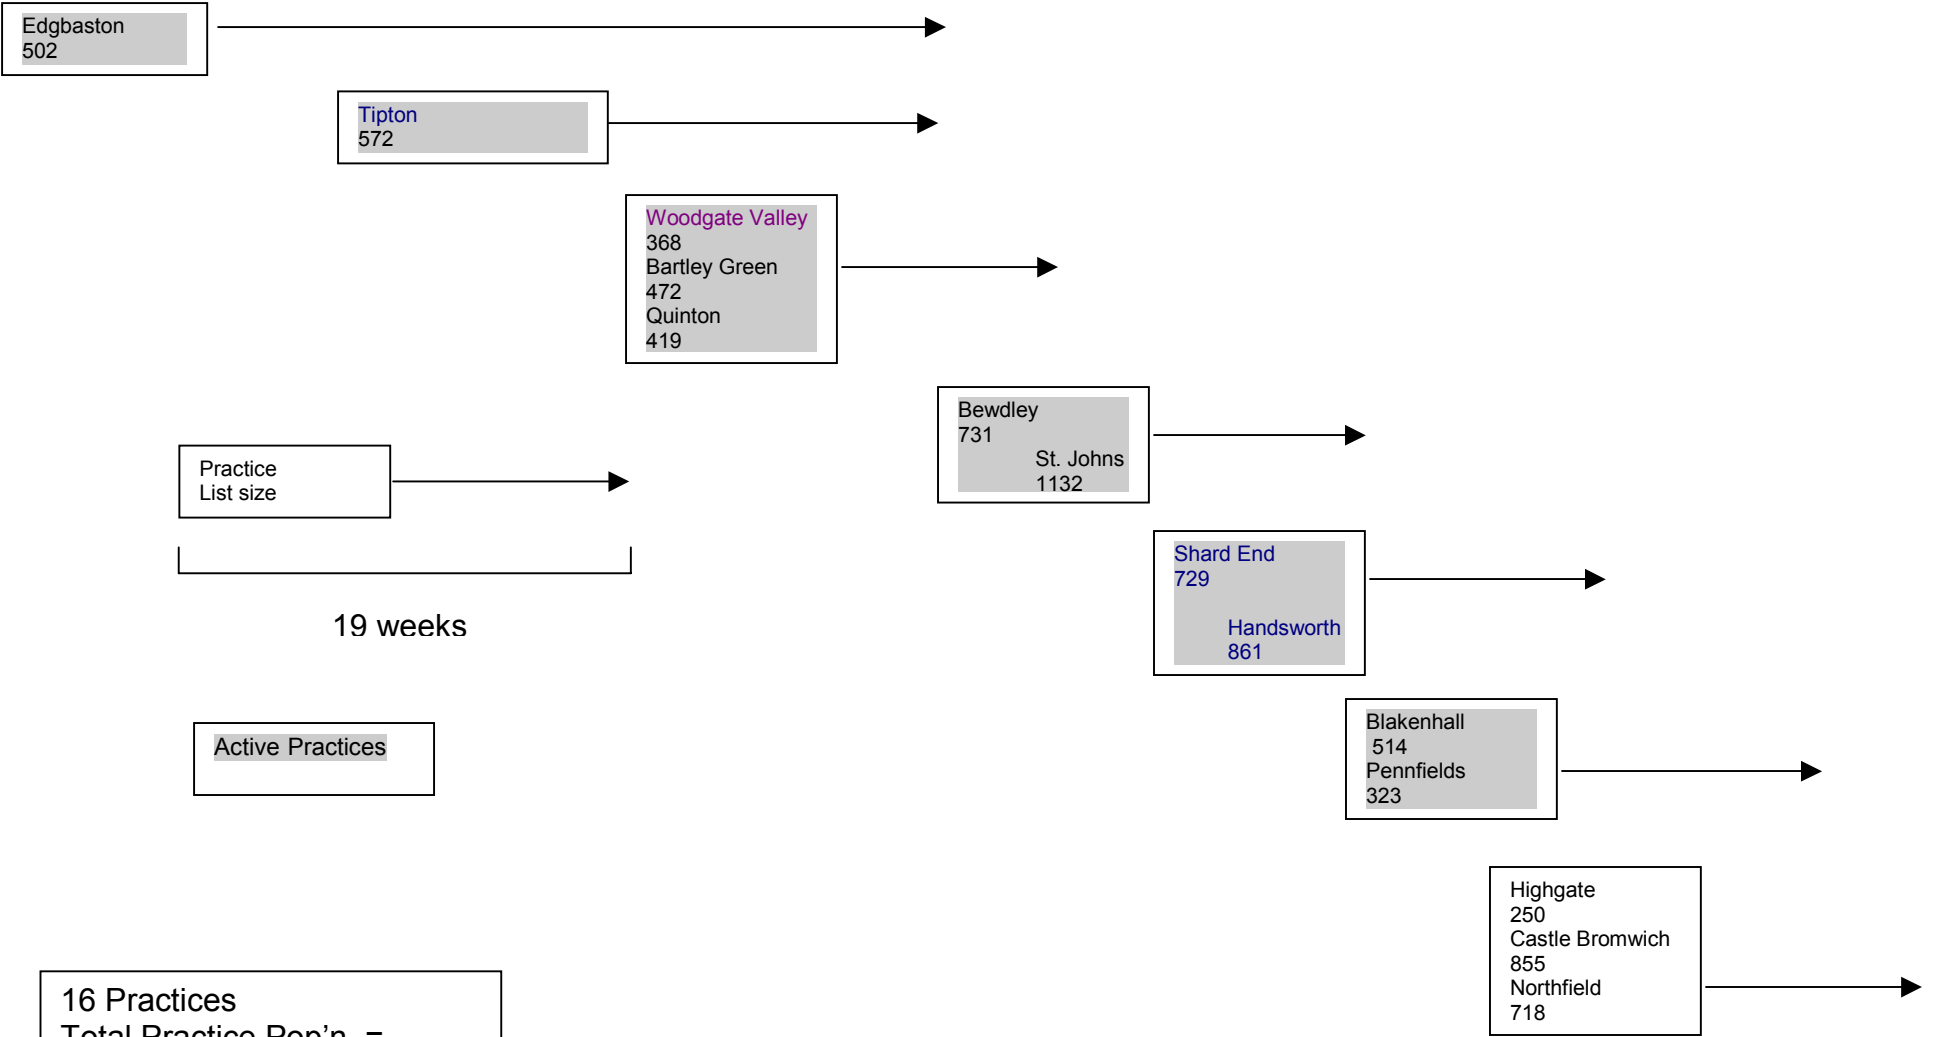

Birmingham GP Practice Roll-out Preliminary Schedule 01/02/01 – 01/08/02

Feb 2001	March 2001	April 2001	May 2001	June 2001	July 2001	August 2001	Sept. 2001	October 2001	Nov 2001	Dec 2001	January 2002	Feb 2002	March 2002	April 2002	May 2002	June 2002	July 2002
----------	------------	------------	----------	-----------	-----------	-------------	------------	--------------	----------	----------	--------------	----------	------------	------------	----------	-----------	-----------

16 Practices
 Total Practice Pop'n. = 130,051
 Average Practice Pop'n = 8,128